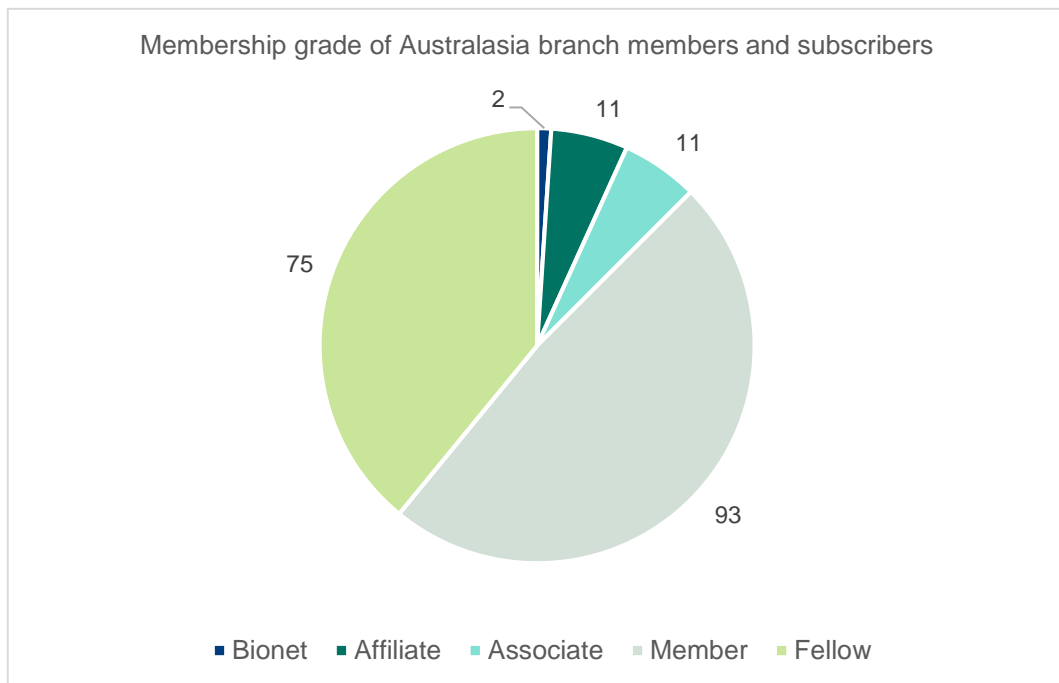

Branch member demographics April 2021

Australasia

Branch members: **142**

Branch subscribers: **39**

Membership category of Australasia branch members and subscribers

Australasia branch members vs subscribers

Australasia branch member map