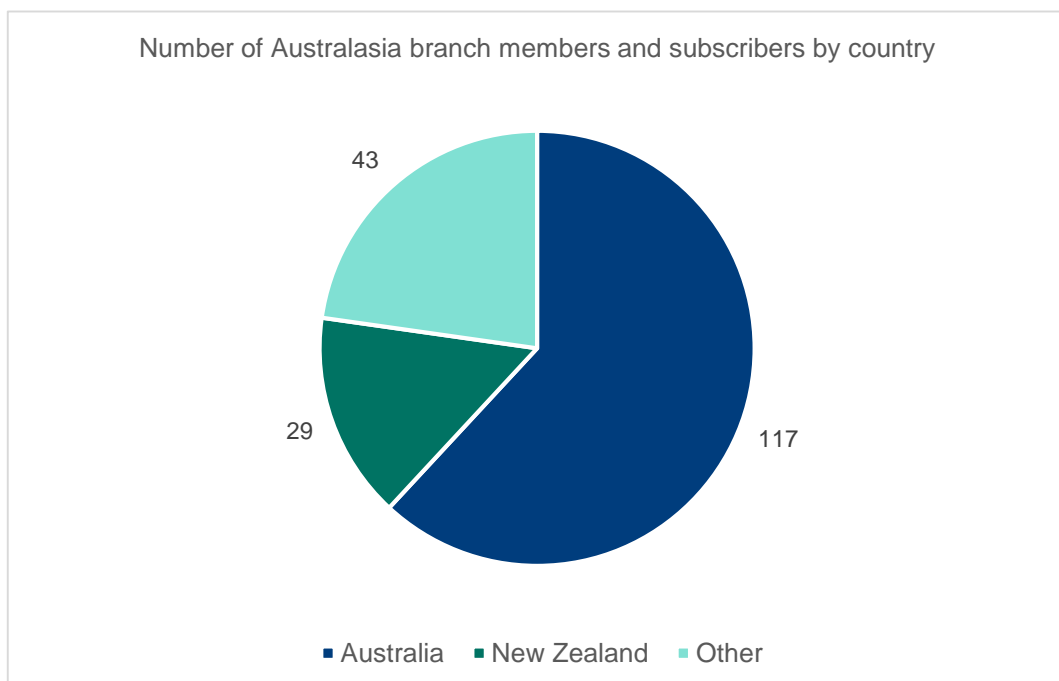

Branch member demographics April 2021

Australasia

Branch members: **142**

Branch subscribers: **39**

Membership category of Australasia branch members and subscribers

Australasia branch members vs subscribers

Australasia branch member map