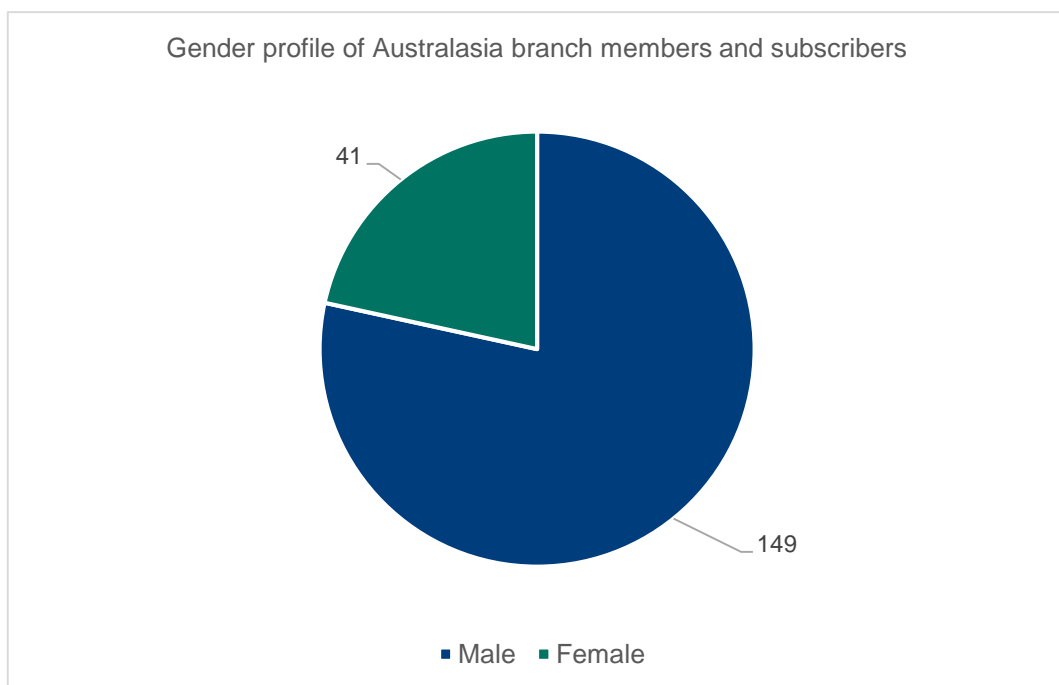

Branch member demographics April 2021

Australasia

Branch members: **142**

Branch subscribers: **39**

Membership category of Australasia branch members and subscribers

Australasia branch members vs subscribers