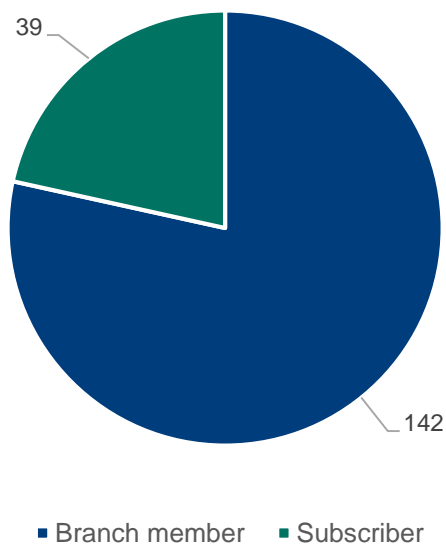

Branch member demographics April 2021

Australasia

Branch members: **142**

Branch subscribers: **39**

Membership category of Australasia branch members and subscribers

Australasia branch members vs subscribers

Australasia branch member map