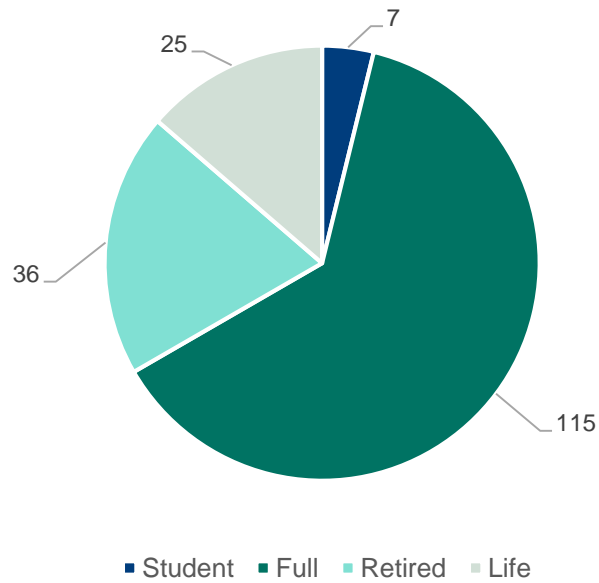

Branch member demographics April 2021

Australasia

Branch members: **142**

Branch subscribers: **39**

Membership category of Australasia branch members and subscribers

Australasia branch members vs subscribers