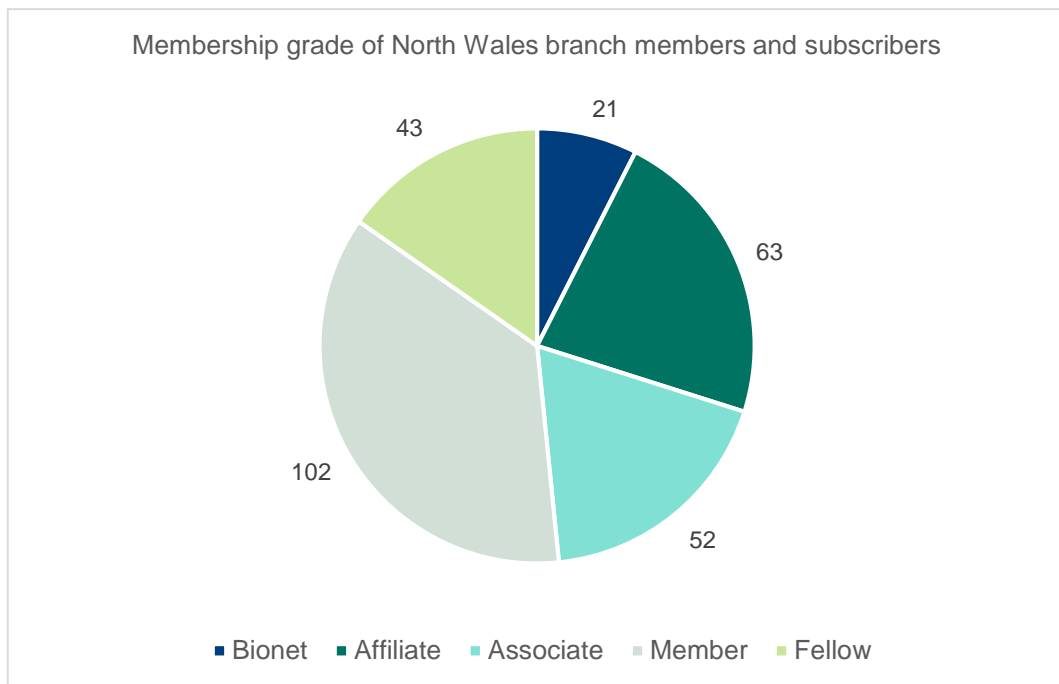

Branch member demographics April 2021

North Wales

Branch members: **243**

Branch subscribers: **31**

Membership category of North Wales branch members and subscribers

North Wales branch members vs subscribers

North Wales branch member map