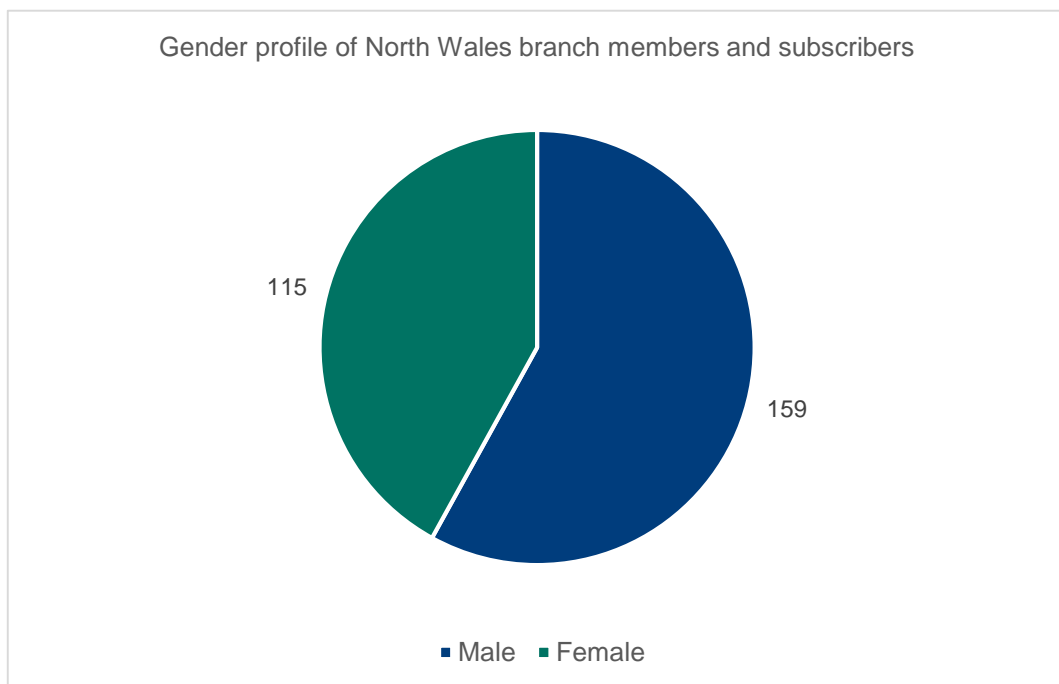

Branch member demographics April 2021

North Wales

Branch members: **243**

Branch subscribers: **31**

Membership category of North Wales branch members and subscribers

North Wales branch members vs subscribers

North Wales branch member map