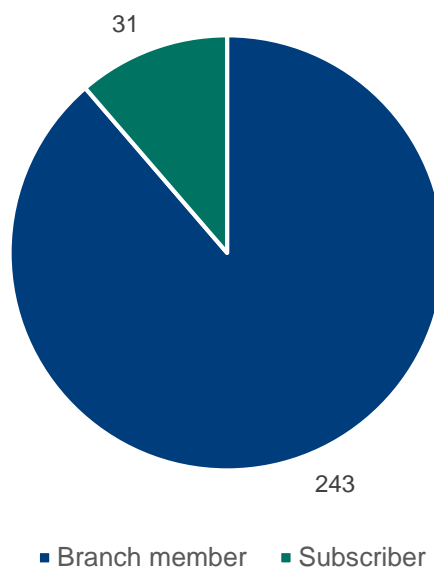

Branch member demographics April 2021

North Wales

Branch members: **243**

Branch subscribers: **31**

Membership category of North Wales branch members and subscribers

North Wales branch members vs subscribers