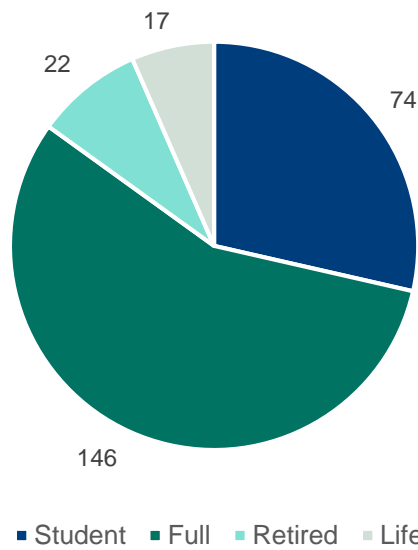

Branch member demographics April 2021

North Wales

Branch members: **243**

Branch subscribers: **31**

Membership category of North Wales branch members and subscribers

North Wales branch members vs subscribers