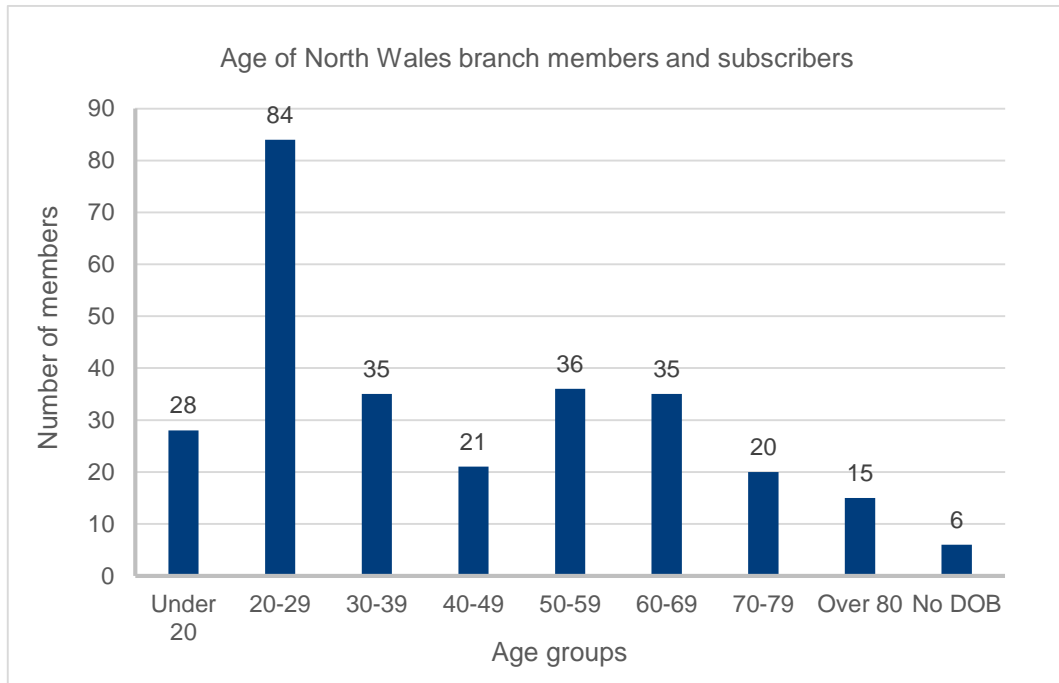

Branch member demographics April 2021

North Wales

Branch members: **243**

Branch subscribers: **31**

Membership category of North Wales branch members and subscribers

North Wales branch members vs subscribers