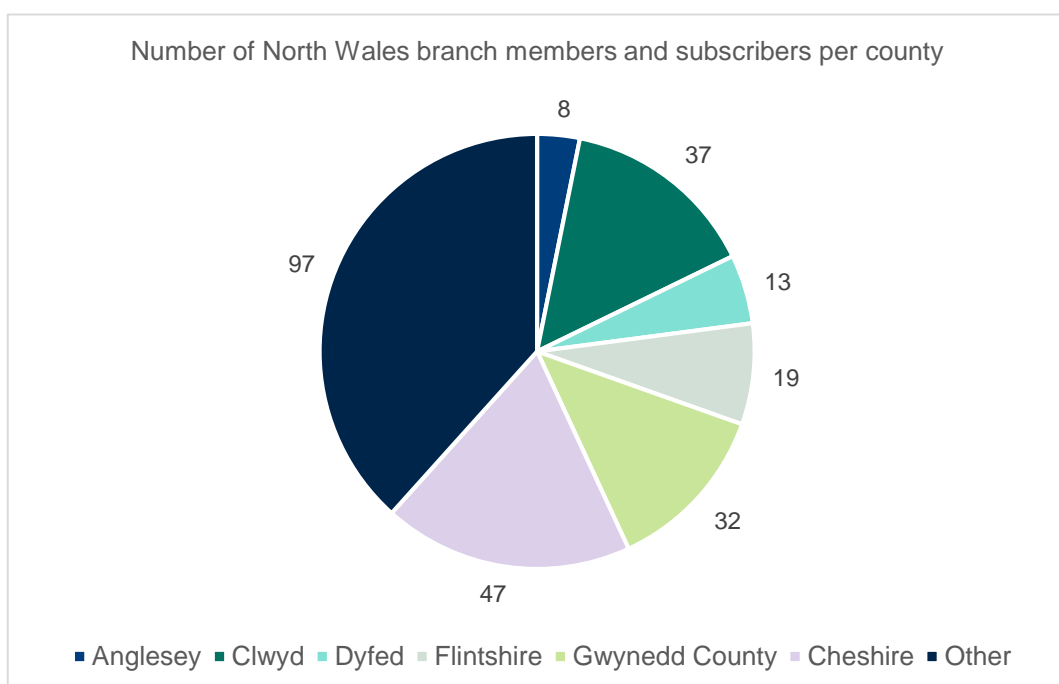

Branch member demographics April 2021

North Wales

Branch members: **243**

Branch subscribers: **31**

Membership category of North Wales branch members and subscribers

North Wales branch members vs subscribers

North Wales branch member map