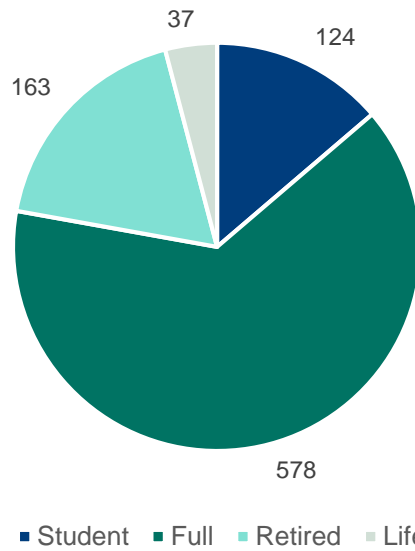

Branch member demographics April 2021

East Anglia

Branch members: **906**

Branch subscribers: **48**

Membership category of East Anglia branch members and subscribers

East Anglia branch members vs subscribers