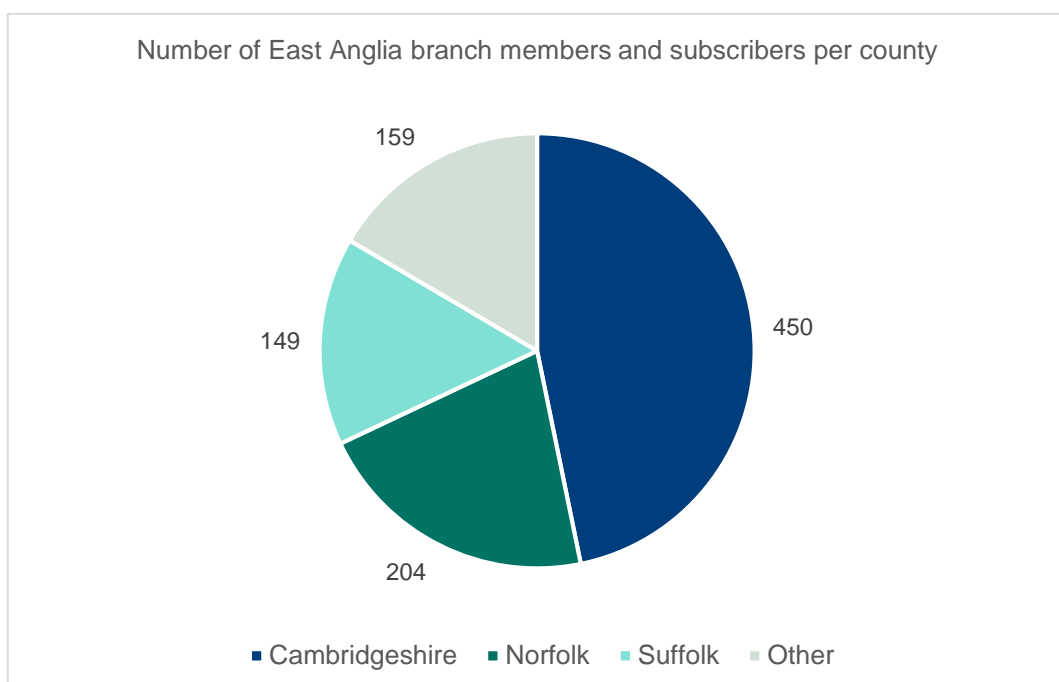

Branch member demographics April 2021

East Anglia

Branch members: **906**

Branch subscribers: **48**

Membership category of East Anglia branch members and subscribers

East Anglia branch members vs subscribers

East Anglia branch member map