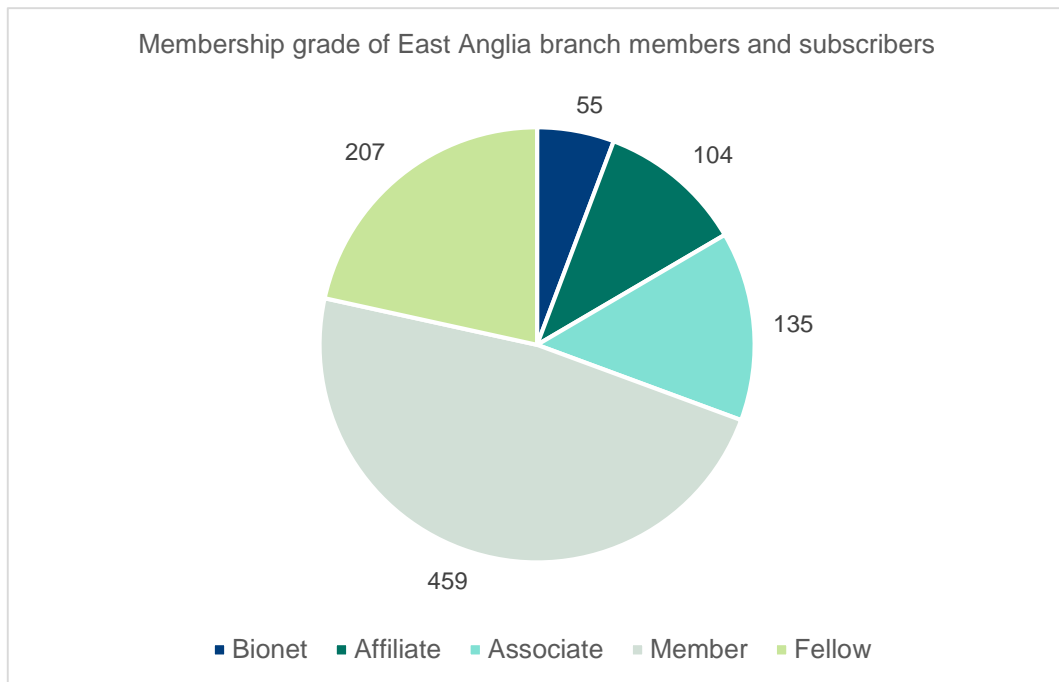

Branch member demographics April 2021

East Anglia

Branch members: **906**

Branch subscribers: **48**

Membership category of East Anglia branch members and subscribers

East Anglia branch members vs subscribers