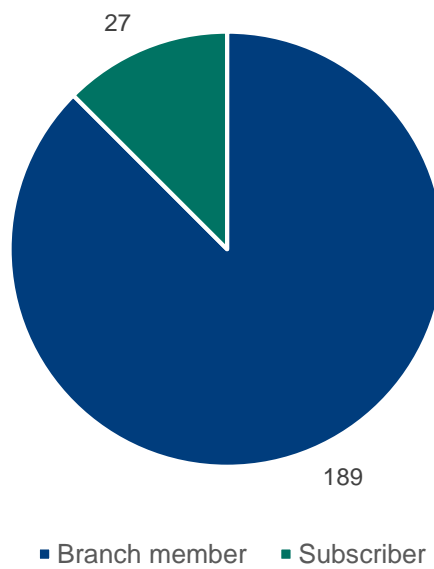

Branch member demographics April 2021

Hong Kong

Branch members: **189**

Branch subscribers: **27**

Membership category of Hong Kong branch members and subscribers

Hong Kong branch members vs subscribers

Hong Kong branch member map