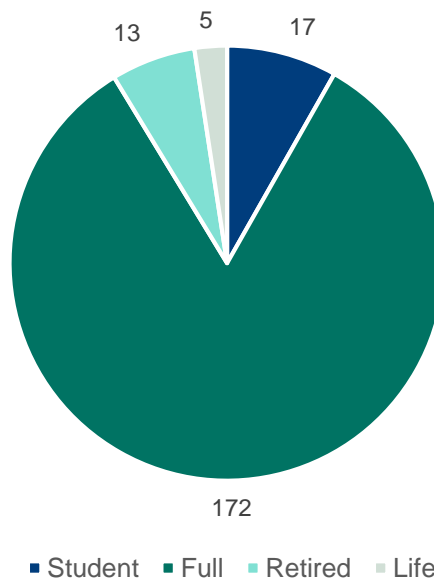

Branch member demographics April 2021

Hong Kong

Branch members: **189**

Branch subscribers: **27**

Membership category of Hong Kong branch members and subscribers

Hong Kong branch members vs subscribers

Hong Kong branch member map