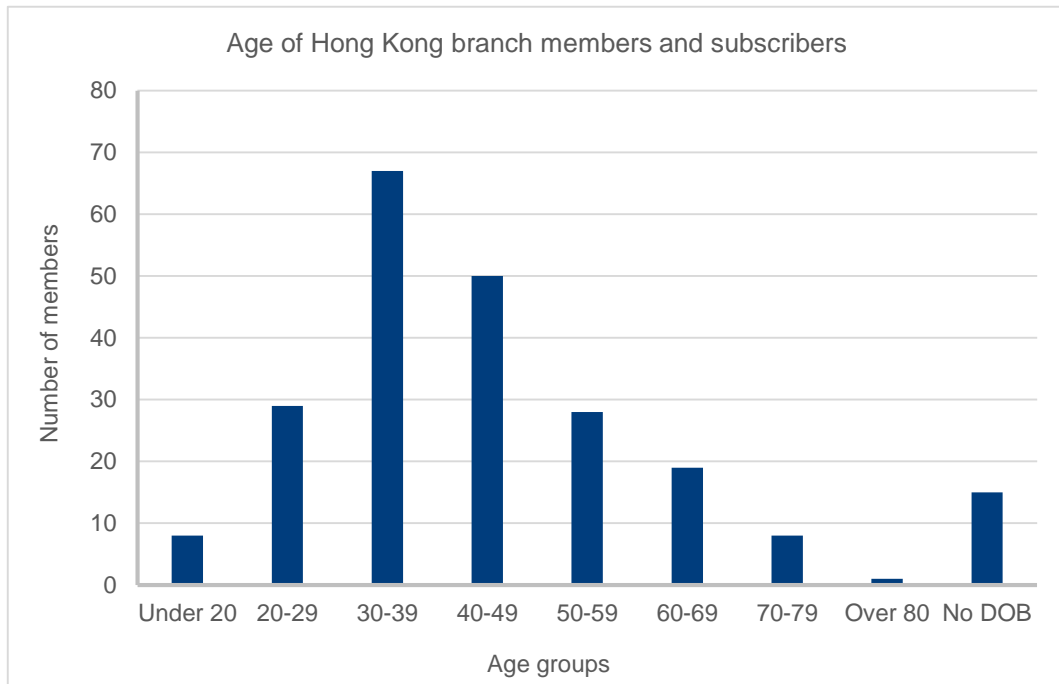

Branch member demographics April 2021

Hong Kong

Branch members: **189**

Branch subscribers: **27**

Membership category of Hong Kong branch members and subscribers

Hong Kong branch members vs subscribers

Hong Kong branch member map