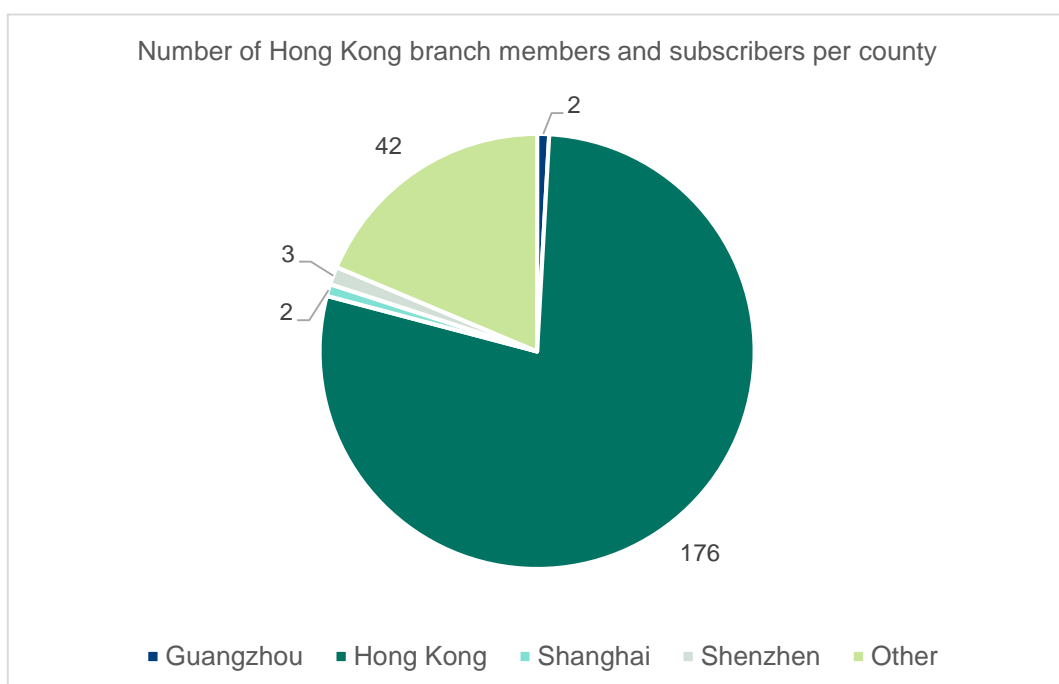

Branch member demographics April 2021

Hong Kong

Branch members: **189**

Branch subscribers: **27**

Membership category of Hong Kong branch members and subscribers

Hong Kong branch members vs subscribers

Hong Kong branch member map