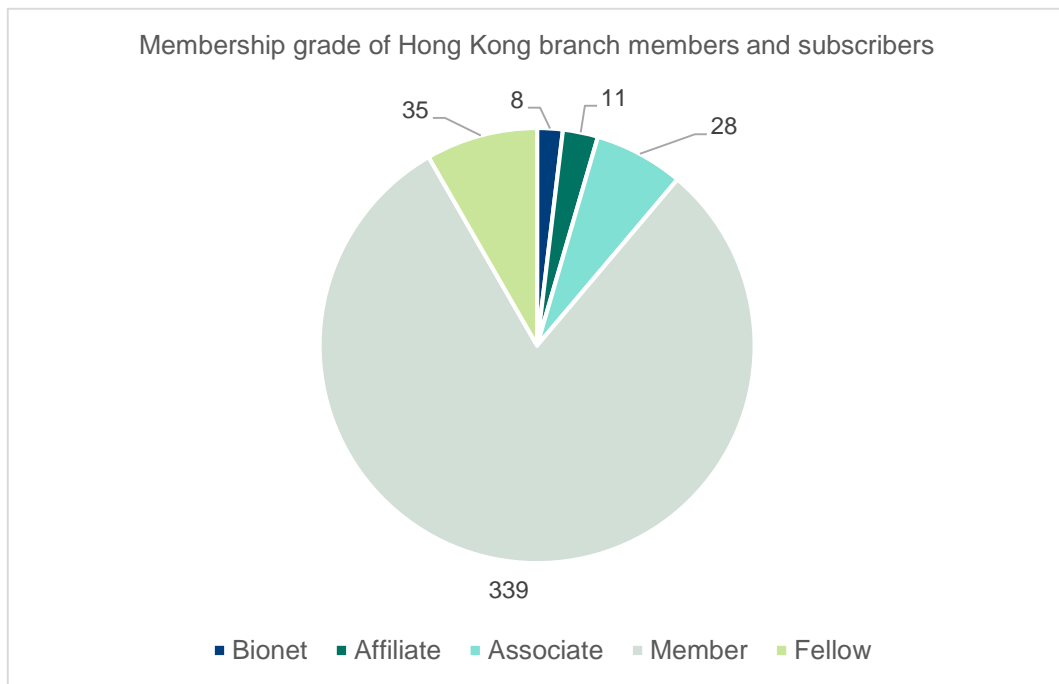

Branch member demographics April 2021

Hong Kong

Branch members: **189**

Branch subscribers: **27**

Membership category of Hong Kong branch members and subscribers

Hong Kong branch members vs subscribers

Hong Kong branch member map