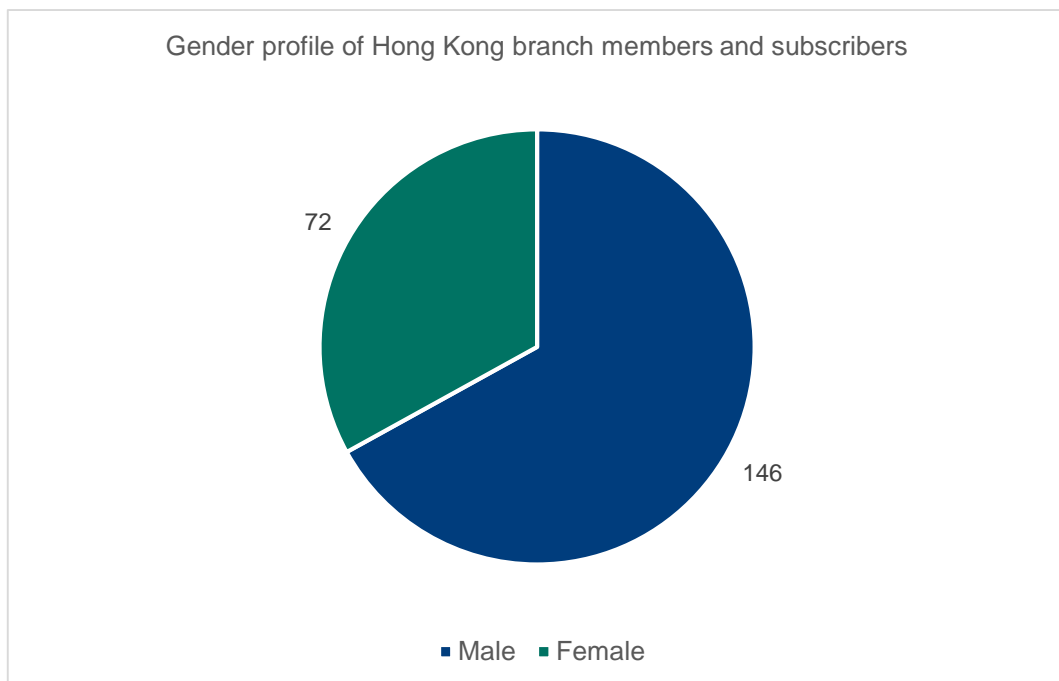

Branch member demographics April 2021

Hong Kong

Branch members: **189**

Branch subscribers: **27**

Membership category of Hong Kong branch members and subscribers

Hong Kong branch members vs subscribers

Hong Kong branch member map