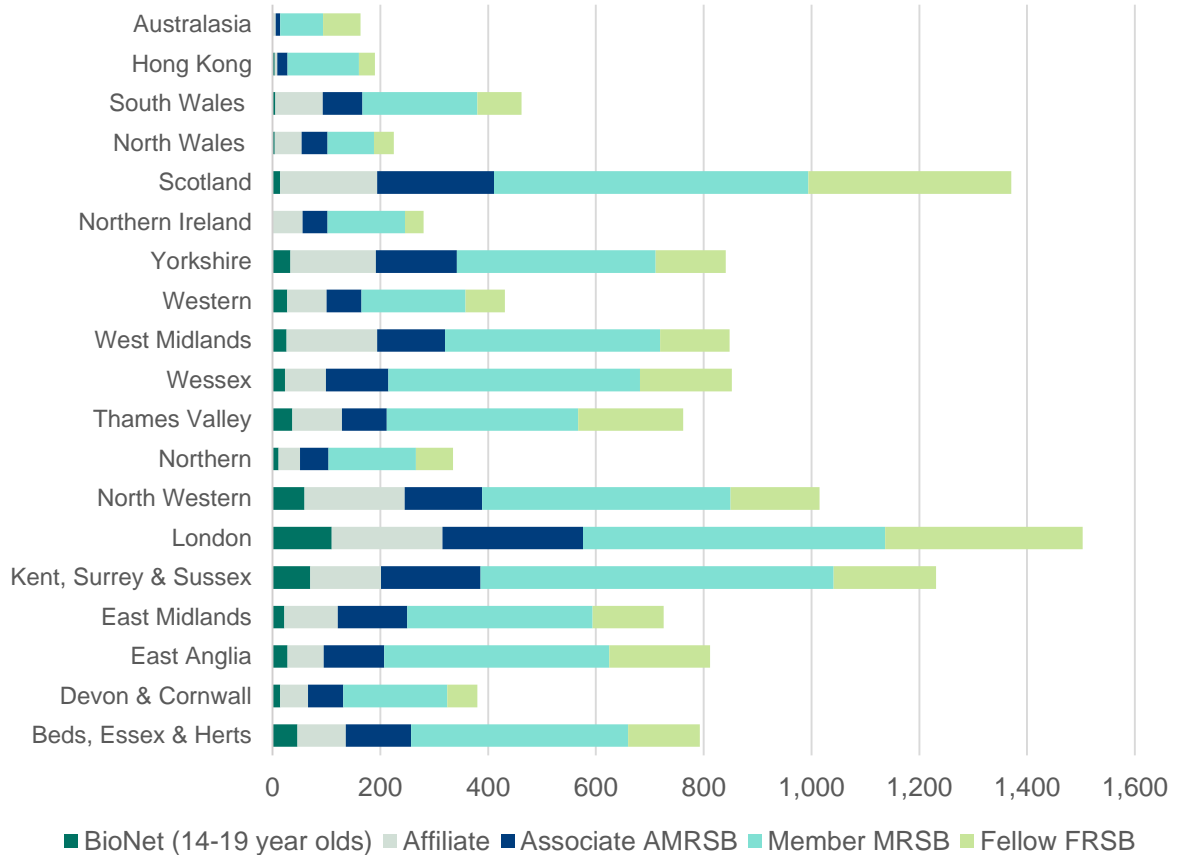

## Branch member demographics

January 2020

### All members

Membership grade of all RSB members

Membership grade profile by branch

## Hong Kong

Branch members: **190**