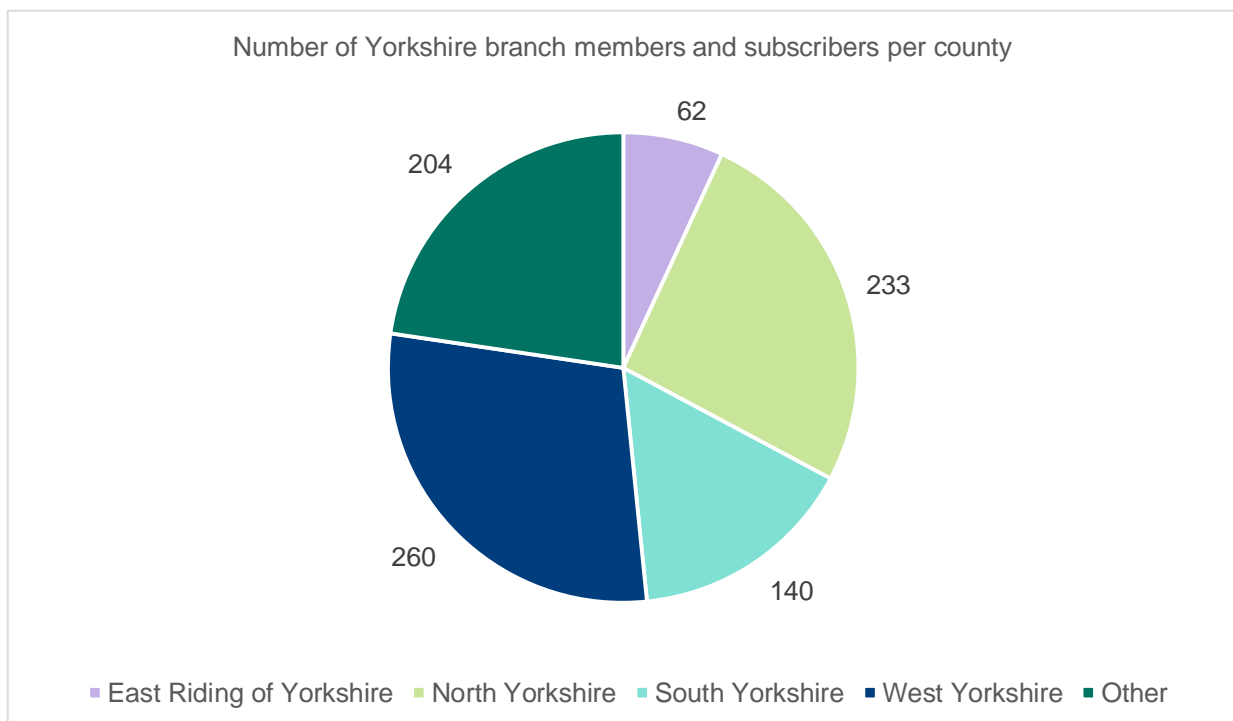

Yorkshire

Branch members: **797**

Subscriber: **102**

Membership category of Yorkshire branch members and subscribers

Yorkshire branch members vs subscribers

Professional registers of Yorkshire branch members and subscribers

Length of membership of current members and subscribers of Yorkshire branch based on election date

Yorkshire branch member map