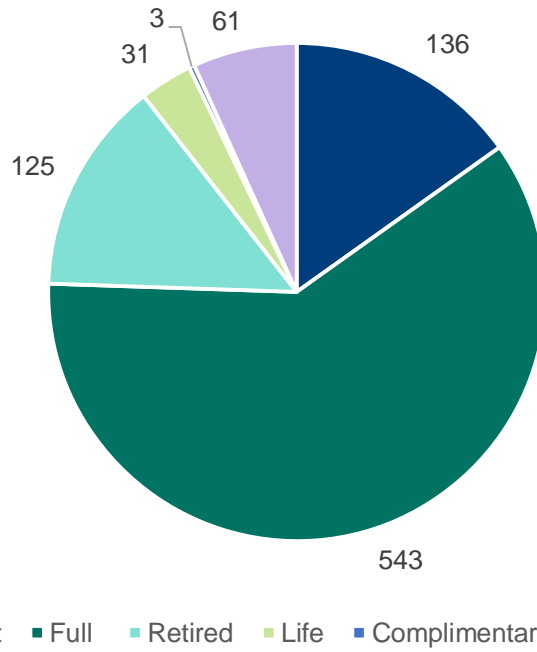

Yorkshire

Branch members: **797**

Subscriber: **102**

Membership category of Yorkshire branch members and subscribers

Yorkshire branch members vs subscribers

Professional registers of Yorkshire branch members and subscribers

Length of membership of current members and subscribers of Yorkshire branch based on election date

Yorkshire branch member map