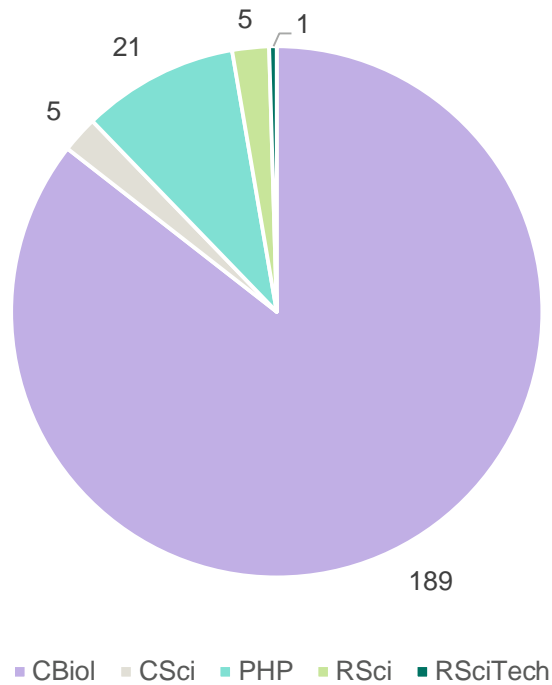

Yorkshire

Branch members: **797**

Subscriber: **102**

Membership category of Yorkshire branch members and subscribers

Yorkshire branch members vs subscribers

Professional registers of Yorkshire branch members and subscribers

Length of membership of current members and subscribers of Yorkshire branch based on election date

Yorkshire branch member map