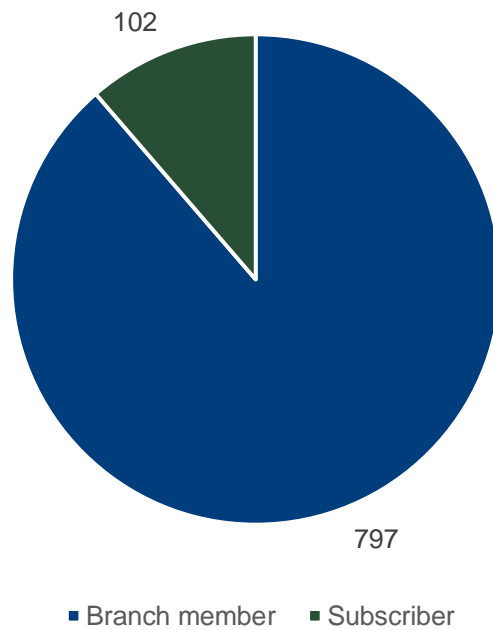

Yorkshire

Branch members: **797**

Subscriber: **102**

Membership category of Yorkshire branch members and subscribers

Yorkshire branch members vs subscribers

Professional registers of Yorkshire branch members and subscribers

Length of membership of current members and subscribers of Yorkshire branch based on election date

Yorkshire branch member map